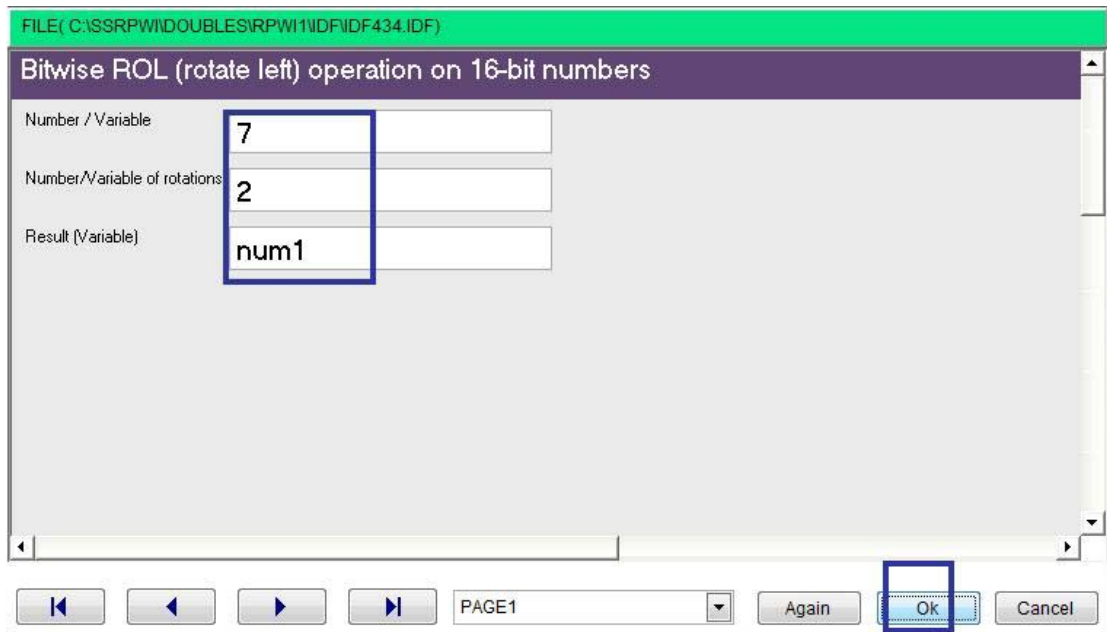

## ROTATION – LEFT

- Domain (Logic)
- Component (ROTATION - LEFT)

Example - Screen shots:-

Domain(Logic) Component (Rotation – Left)

Interaction Page